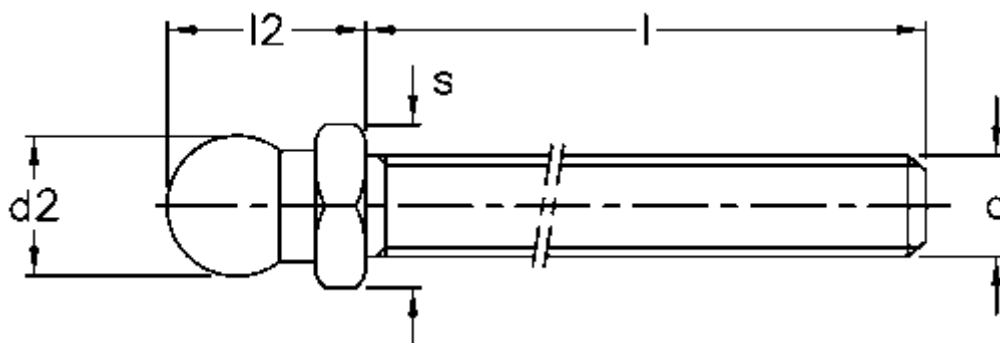

Article number: 2310322221

Description: E+G Threaded stem, SST Stainless steel
SM-SST-14-M10x43

Measures

$d = M10$

$d_2 = 13.9$

$l = 43$

$l_2 = 20$

$s = 14$